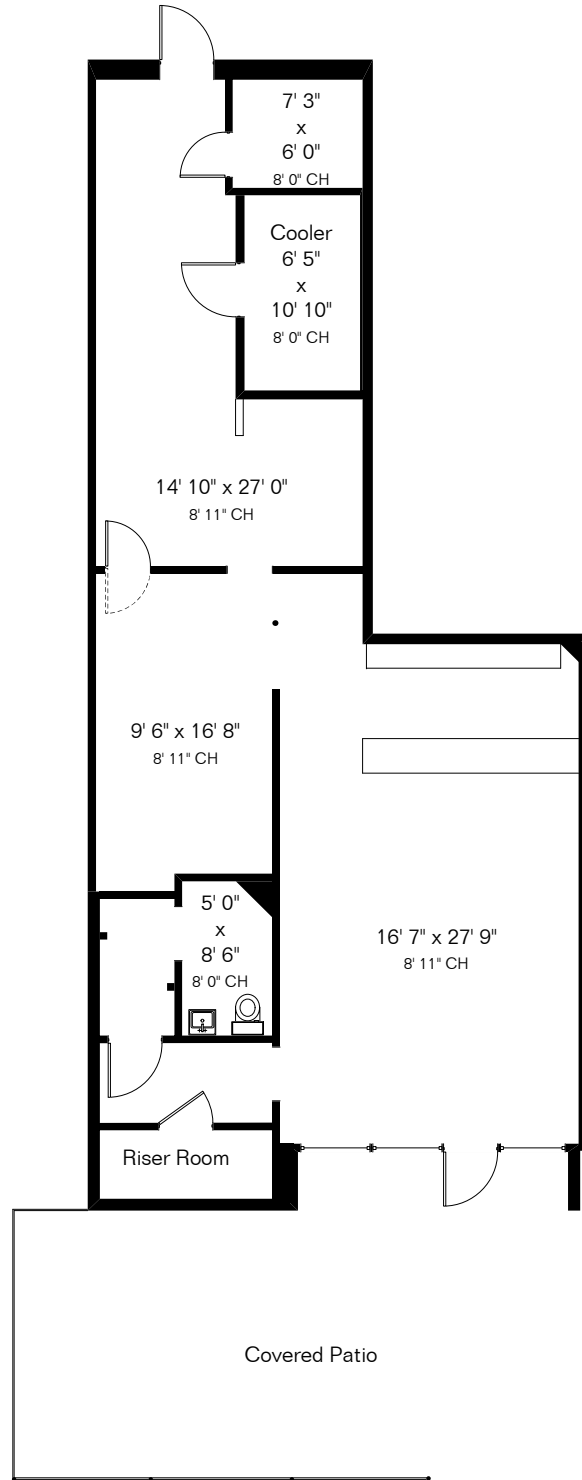

The square footages and room size information are deemed to be reliable but are not guaranteed and should be independently verified. This drawing is for marketing purposes only.

1800 E Fort Lowell Rd Ste 168

Gross 1,326 Sq Ft

Site Visit April 2023

Copyright 2023 Floor Plans First! LLC
All Rights Reserved.

Floor Plans First!
See the Floor Plan First™
FloorPlansFirst.com™
(520) 881-1500